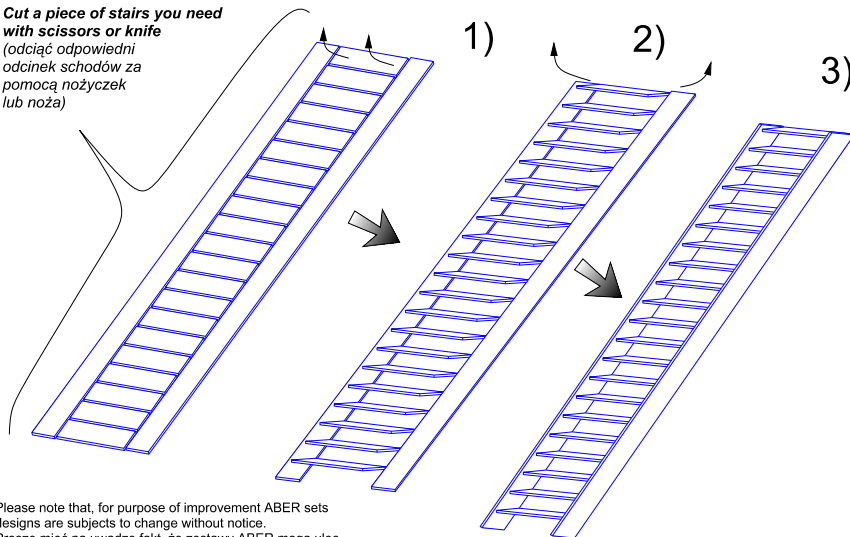

WARNING

Cut a piece of stairs you need with scissors or knife (odciąć odpowiedni odcinek schodów za pomocą nożyczek lub noża)

Please note that, for purpose of improvement ABER sets designs are subjects to change without notice.

OSTRZEŻENIE