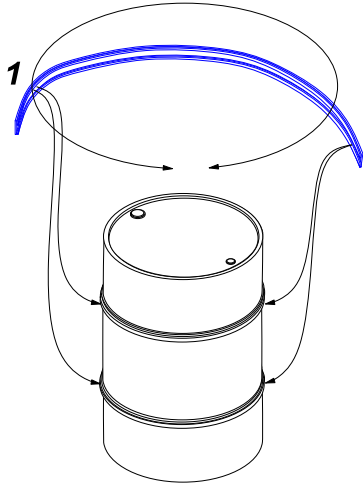

Jerry can set (for Tamiya set no. 32510)

Zestaw do kanistrów
(do zestawu Tamiya nr 32510)

ABER®

48 A04

WWW.ABER.NET.PL

Made in Poland © 2005

WARNING
Any unauthorized copying, producing and reproducing of ABER company products, or any part thereof, is strictly prohibited and any such action establishes liability for a civil action and may give rise to criminal prosecution.

OSTRZEŻENIE
Jakiegokolwiek kopiowanie, produkowanie i reprodukcja wyrobów firmy ABER bez zezwolenia, w całości lub części jest surowo zabronione. Powyższe działania powodują powstanie odpowiedzialności cywilnej oraz mogą spowodować wszczęcie postępowania karnego.