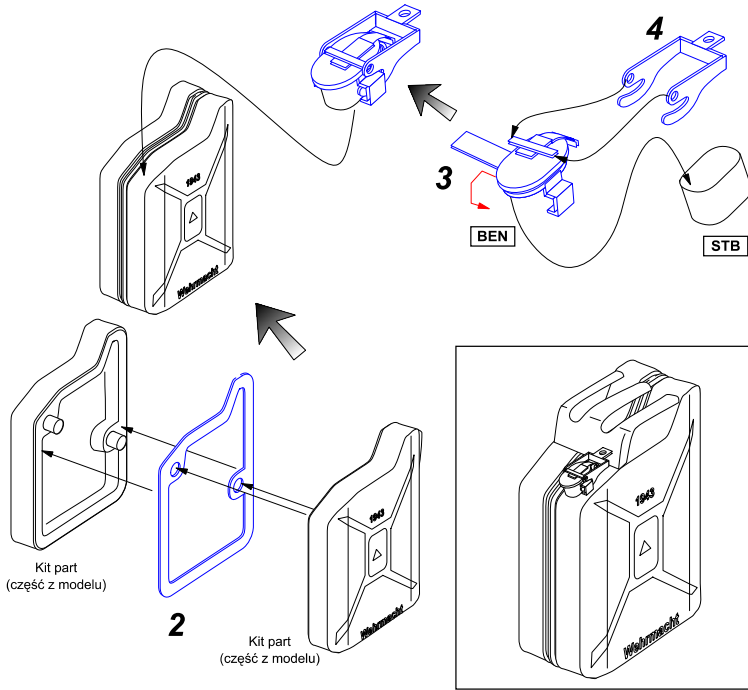

Kit part
(część z modelu)

Kit part
(część z modelu)